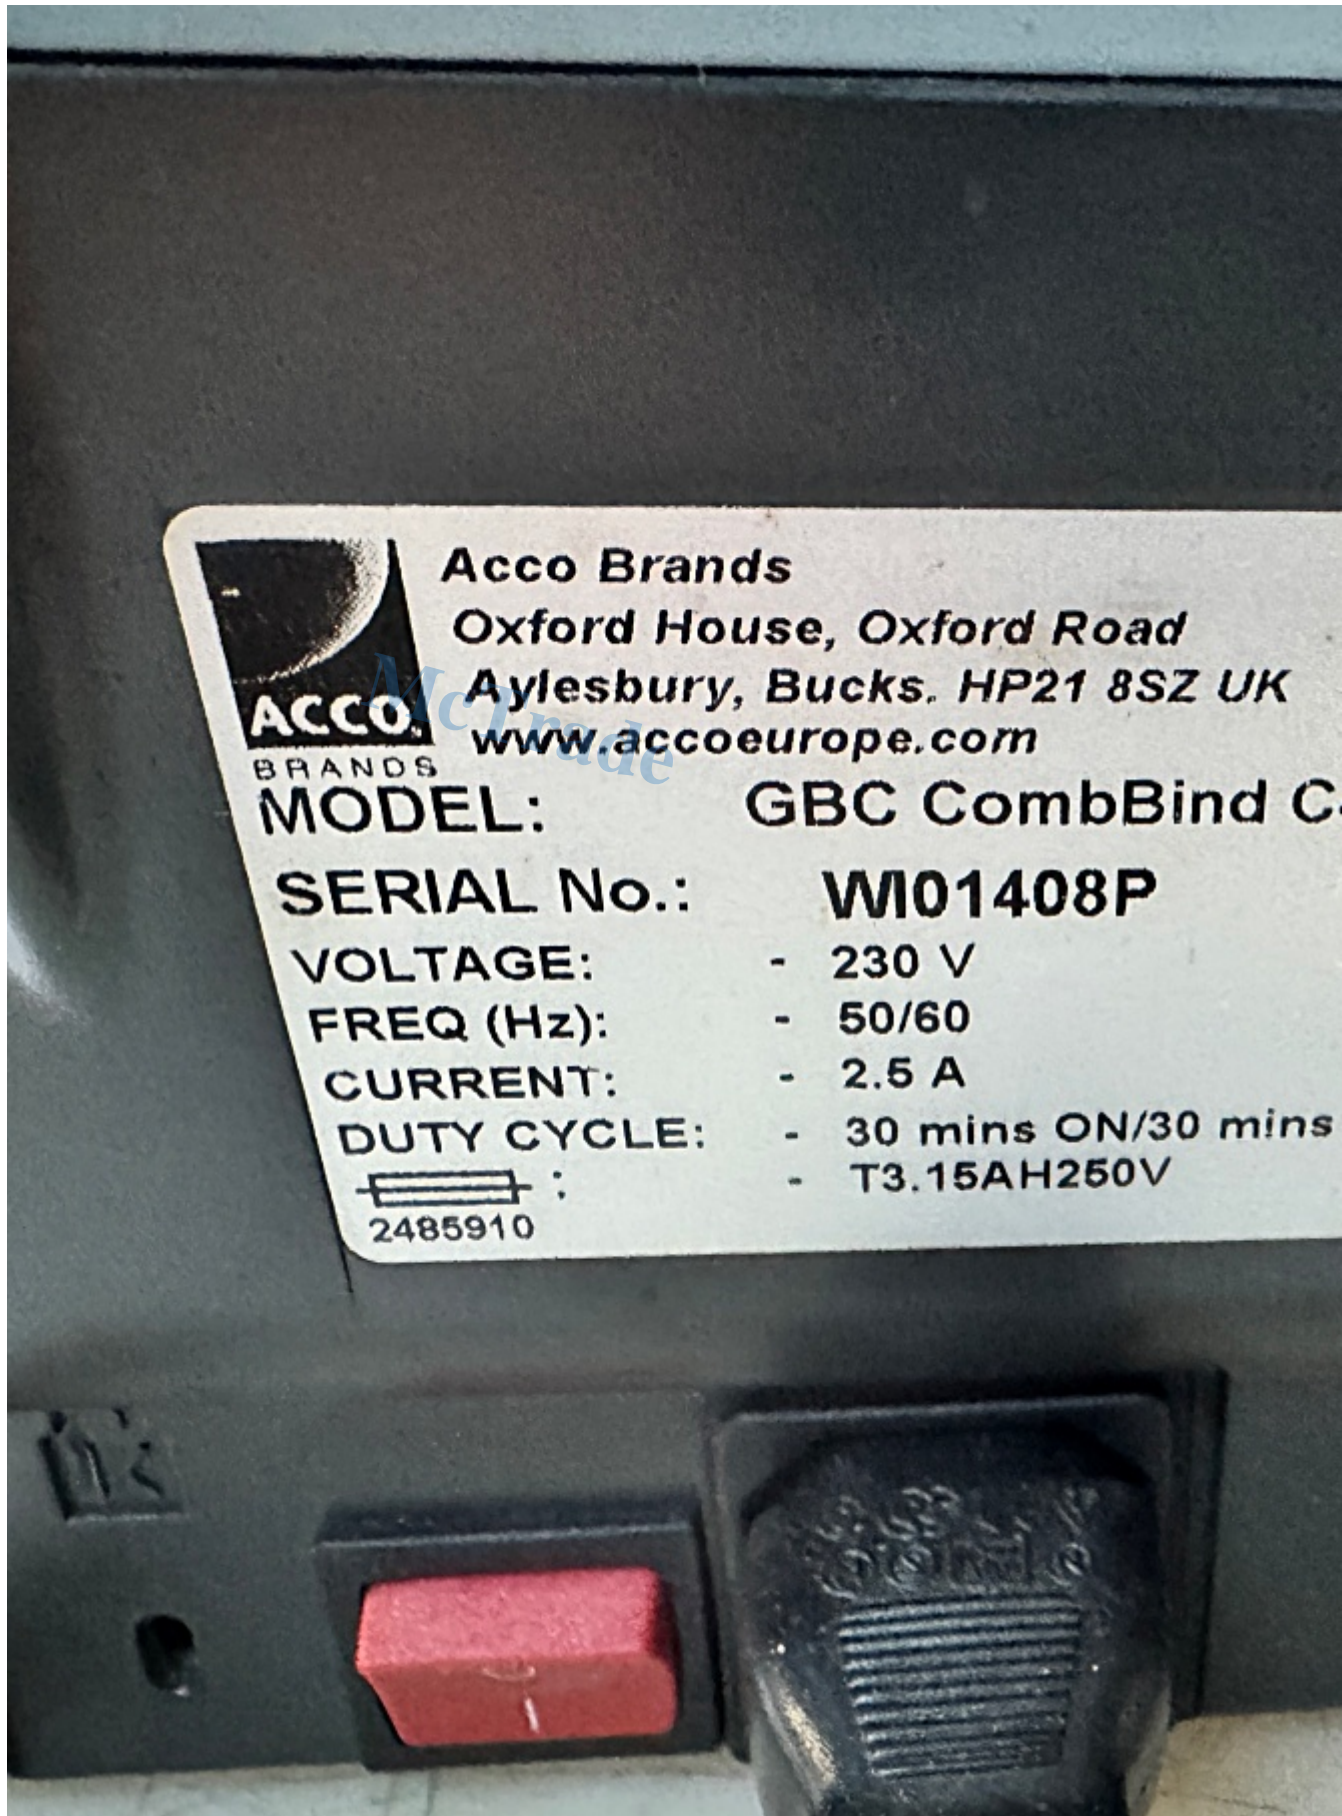

### Beschrijving

<b>Brand / model</b>	GBC / CombBind C450E
<b>Type</b>	binder
<b>Year / SN</b>	na / WI01408P
<b>Description</b>	Electric (3 in 1) table model punch, hanging in and closer for plastic comb binders up to A3 size with electric operation. Rectangle holes.
<b>Size</b>	Punch capacity max. paper: up to 25 sheets of 80 gsm. (Covers up to 2 sheets per cycle) Bind capacity: 45 mms
<b>Electrics</b>	220 V, 1 PH, 50/60 Hz
	<b>Extra information:</b>
<b>Dimensions</b>	1 small pallet: 50x60x50 cm 50 kgs
<b>HS Code</b>	8443 9959

*McTrade*

**Acco Brands**  
**Oxford House, Oxford Road**  
**Aylesbury, Bucks. HP21 8SZ UK**  
**www.accoeuropa.com**

**MODEL: GBC CombBind C**

**SERIAL No.: WI01408P**

**VOLTAGE: - 230 V**

**FREQ (Hz): - 50/60**

**CURRENT: - 2.5 A**

**DUTY CYCLE: - 30 mins ON/30 mins**

 : - T3.15AH250V

2485910

Click on the photos and save them to your pc, computer, tablet or phone.